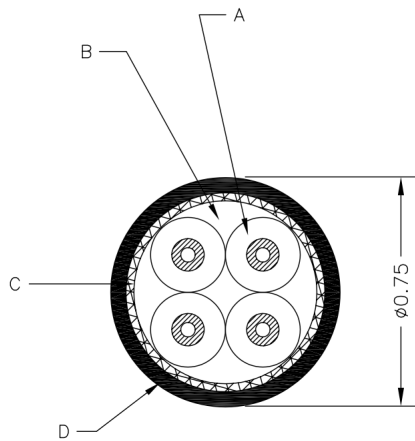

GENVOLT

Multi Conductor Cable

C2176

High Voltage
Multi Conductor Cable

C2176

40kV_{DC} / SILICONE DIELECTRIC / 4 CONDUCTOR SHIELDED

CONSTRUCTION

KEY

- A. 4 X #18 AWG (19/30 SPC) SEMICON SILICONE, SILICONE INSULATION TO Ø0.235 INCH W/OUTER SEMICON INK.126IN EACH
- B. FILLER MATERIAL W/ OVERALL CLEAR MYLAR TAPE
- C. 34 AWG TC BRAID SHIELD 90% COVERAGE
- D. BLACK PVC JACKET 0.05 WALL

TECHNICAL INFORMATION

| | | | | | | | |
|------------------------------|----------------------|-----------------|--|---------------------------|---------------|-------------------------|--------------|
| Voltage kV (DC) | | 40 | | Voltage kV (AC) | | 15 | |
| Number of Conductors | | 4 | | Outside Diameter | Inches | 0.750 | |
| | | | | | cm | 1.905 | |
| AWG | | #18 | | Impedance | ohms | 41 | |
| Strands | | 19/30 SPC | | | | Capacitance | pF/ft |
| Insulation | | Silicone | | Min Bend Radius | Inches | | |
| Semicon Diameter | | 0.090" / 0.23cm | | | | Min Ambient Temp | cm |
| Dielectric Insulation | Material | Silicone | | Min Ambient Temp | °F | | |
| | Diameter (in) | 0.235 | | | | °C | -51 |
| | Diameter (cm) | 0.600 | | Max Conductor Temp | °F | | 140 |
| Shield | Construction | #34 TC Braid | | | | °C | 60 |
| | AWG Equiv | #15 | | Weight | lb/ft | | 0.170 |
| | Coverage % | 90% | | | | kG/m | 0.253 |
| | Semicon | extruded | | Jacket Material | | | PVC |